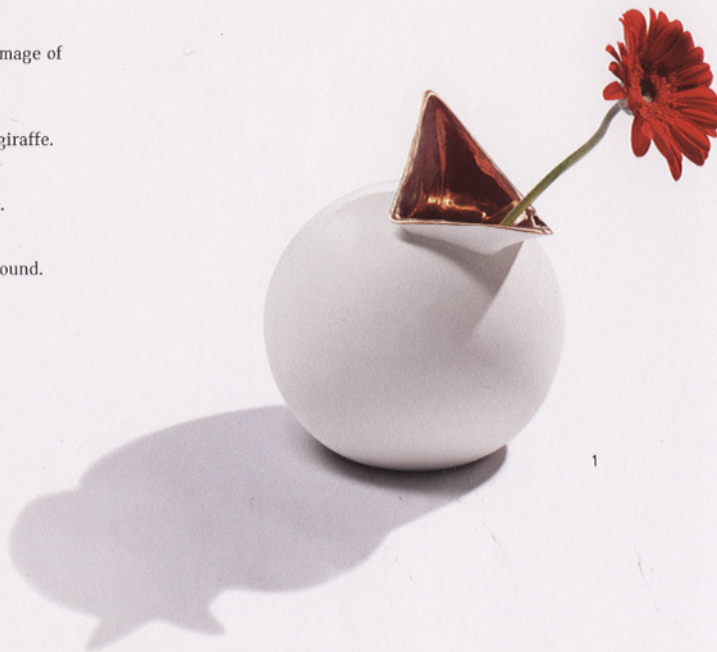

DING3000

Carsten Schelling, Sven Rudolph,
Ralf Webermann

1 Cucco vase

This design is inspired by the image of
a hungry cuckoo chick.

2 Jirafa lamp

A standing lamp inspired by a giraffe.

3 Multi sideboard

A sideboard inspired by a mule.

4 Tazi sofa

A sofa inspired by an Afghan hound.

1